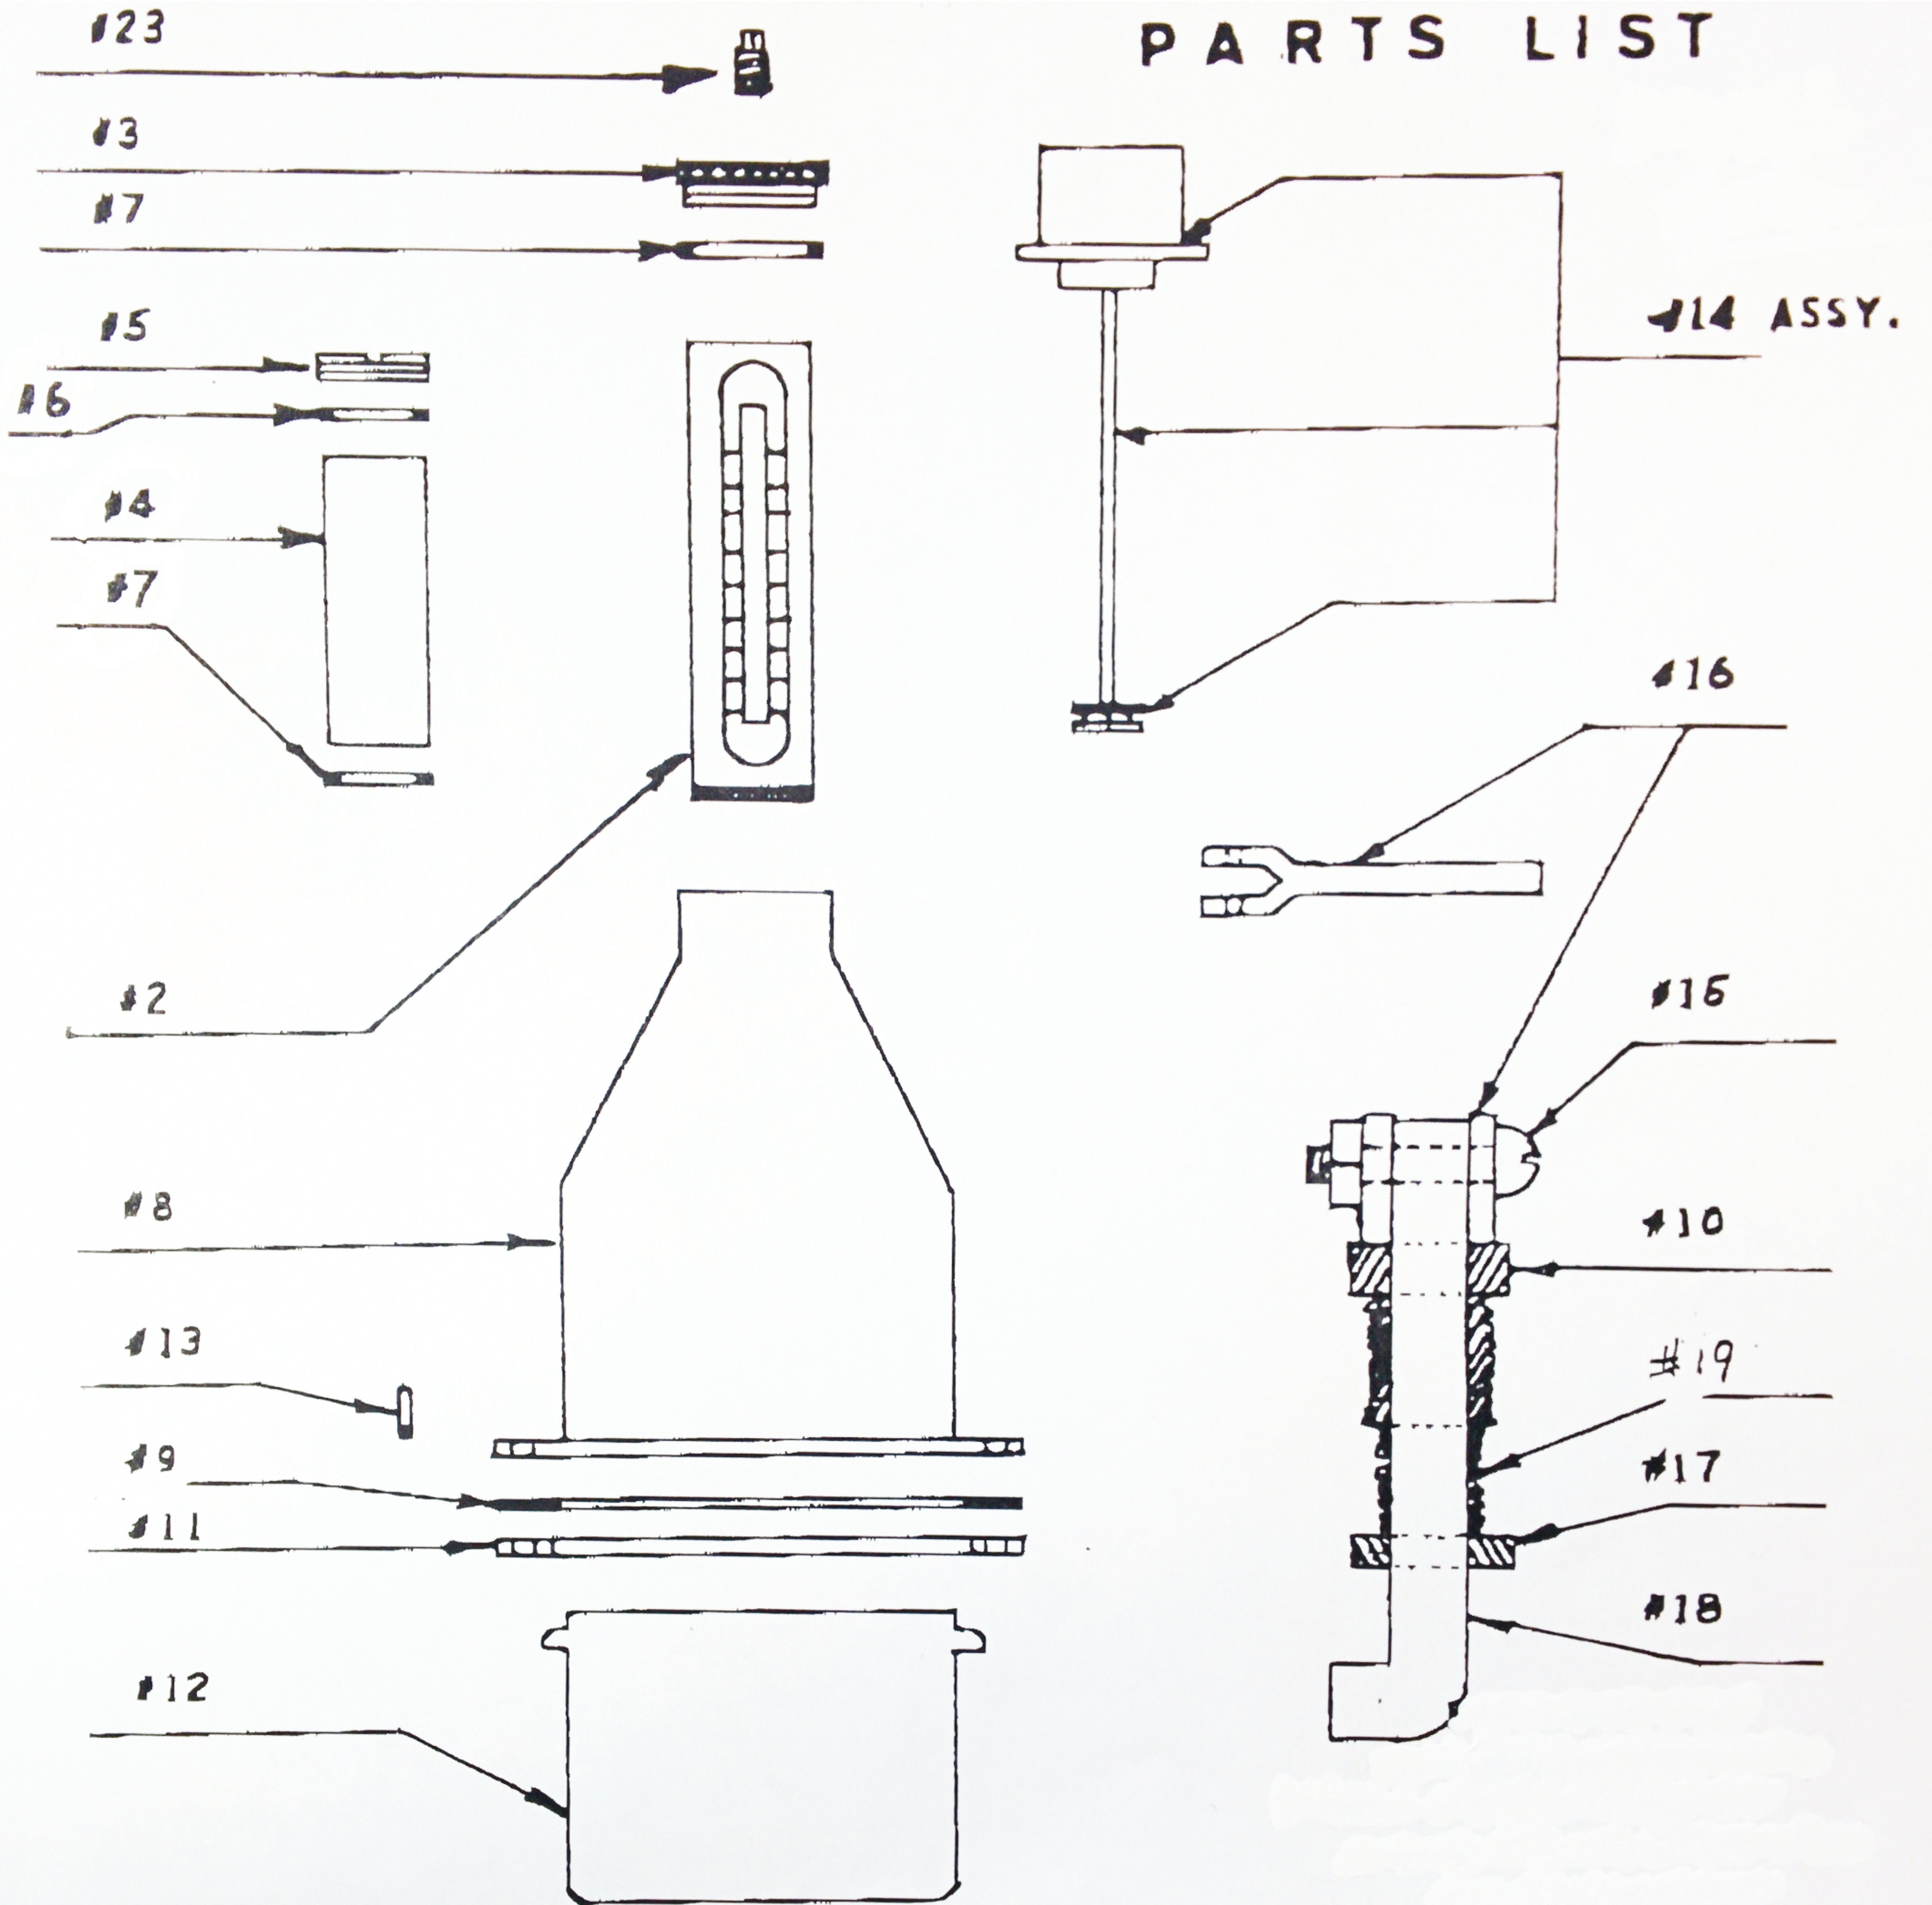

ROLL-A-METER

PARTS LIST

PART NO.	NAME	PART NO.	NAME	PART NO.	NAME
#2	GRADUATED TUBE	#13	GUIDE PIN		NOT SHOWN
#3	BRASS CAP	#14	BAFFLE FUNNEL ASSEMBLY	#20	
#4	GAUGE TUBE	#15	TOGGLE PIN	#21	STRIKE OFF BAR
#5	GLASS CLAMP RING	#16	TOGGLE LEVER	#22	SPANNER
#6	TOP GLASS GASKETS	#17	SPRING RETAINER		WRENCH
#7	BOTTOM GLASS GASKETS	#18	JAY BOLT	#24	TAMPING ROD
#8	UPPER CHAMBER	#19	JAY BOLT SPRING	#25	SYRINGE CARRYING CASE
#9	CHAMBER GASKET	#23	BRASS PLUG FOR CAP	#38	CARRYING CASE
#10	ADJUSTING NUTS				
#11	BRASS GASKET RING (CHAMBER)	#15 THRU #19	CLAMP		